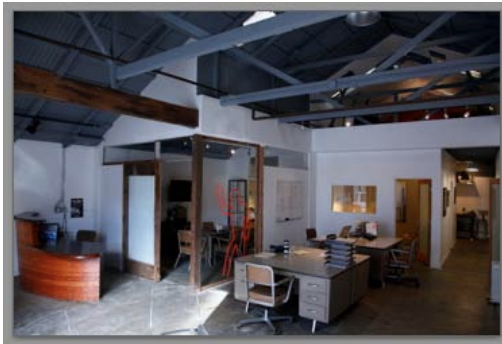

G R A I N E Y P I C T U R E S

SERVICES

GRAiNEY PICTURES is a full service production company & post production facility. We provide high-end content for digital & web platforms, TV broadcast and theatrical release. Founded by independent filmmakers, for independent filmmakers, we team brands with cutting edge storytellers to create provocative, cross platform content.

GRAiNEY PICTURES is based in Marina Del Rey's warehouse & production district at The Dairy, and is designed to accommodate production and post production simultaneously. Our team includes script & copy-writers, show runners & producers, directors & cinematographers, camera operators & aerial technicians, editors & motion GRFX designers, composers & audio post mixers.

The Dairy

Reception & Bullpen

Production

HD CINEMATOGRAPHY:

DSLR, RED, Alexa ARRI, Genesis, IMAX 15/70mm, IMAX Digital, Phantom HD & Phantom 65, EX1, EX3

FREE FLY:

Remote Chopper Aerials & Steadicam

Post Production Services