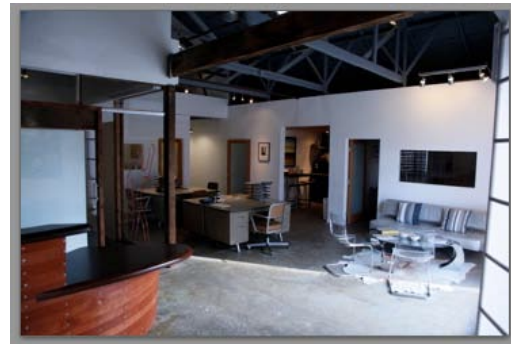

G R A I N E Y P I C T U R E S

SERVICES

GRAiNEY PICTURES is a full service production company & post production facility. We provide high-end content for digital & web platforms, TV broadcast and theatrical release. Founded by independent filmmakers, for independent filmmakers, we team brands with cutting edge storytellers to create provocative, cross platform content.

GRAiNEY PICTURES is based in Marina Del Rey's warehouse & production district at The Dairy, and is designed to accommodate production and post production simultaneously. Our team includes script & copy-writers, show runners & producers, directors & cinematographers, camera operators & aerial technicians, editors & motion GRFX designers, composers & audio post mixers.

The Dairy

Reception & Bullpen

Production

HD CINEMATOGRAPHY:

DSLR, RED, Alexa ARRI, Genesis, IMAX 15/70mm, IMAX Digital, Phantom HD & Phantom 65, EX1, EX3

FREE FLY:

Remote Chopper Aerials & Steadicam

Post Production Services